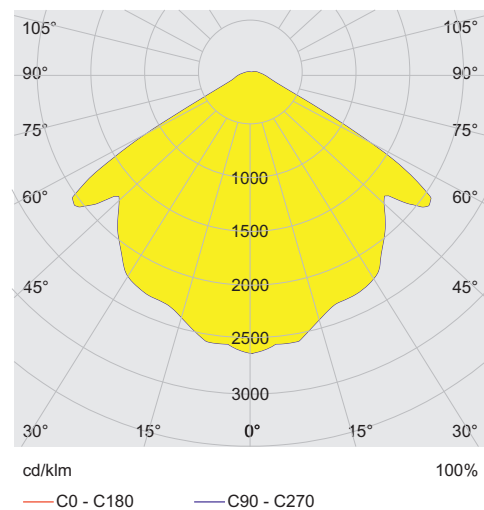

6057/2214-201-6510-121-200 Art. No. 288973

Light Distribution Curves

Light Distribution Curve 6057

Dimensional Drawings (All Dimensions in mm [inches]) – Subject to Alterations

Accessories

Mounting bracket

		Art. No.
	Horiz. Pipe mtg. brk. Ø50mm 6057 spare	289889
	Horiz. Pipe mtg. brk. Ø60mm 6057 spare	290041
	Verti. Pipe mtg. brk. Ø50mm 6057 spare	289890
	Verti. Pipe mtg. brk. Ø60mm 6057 spare	290042
	Wall/ceiling mtg.brk. 6057 spare 1.4301	288823

Ring bolt

		Art. No.
	Ring bolt M8x9 similar DIN 580 C15	115896

We reserve the right to make alterations to the technical data, dimensions, weights, designs and products available without notice. The illustrations cannot be considered binding.