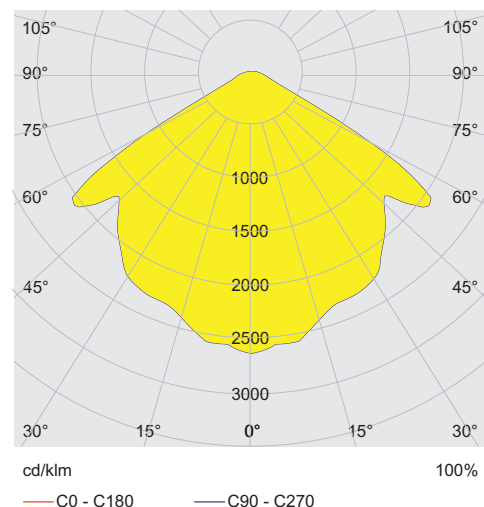

6057/2212-201-6530-121-200 Art. No. 288972

Light Distribution Curves

Light Distribution Curve 6057

Dimensional Drawings (All Dimensions in mm [inches]) – Subject to Alterations

Accessories

Mounting bracket

		Art. No.
	Horiz. Pipe mtg. brk. Ø50mm 6057 spare	289889
	Horiz. Pipe mtg. brk. Ø60mm 6057 spare	290041
	Verti. Pipe mtg. brk. Ø50mm 6057 spare	289890
	Verti. Pipe mtg. brk. Ø60mm 6057 spare	290042
	Wall/ceiling mtg.brk. 6057 spare 1.4301	288823

Ring bolt

		Art. No.
	Ring bolt M8x9 similar DIN 580 C15	115896

We reserve the right to make alterations to the technical data, dimensions, weights, designs and products available without notice. The illustrations cannot be considered binding.