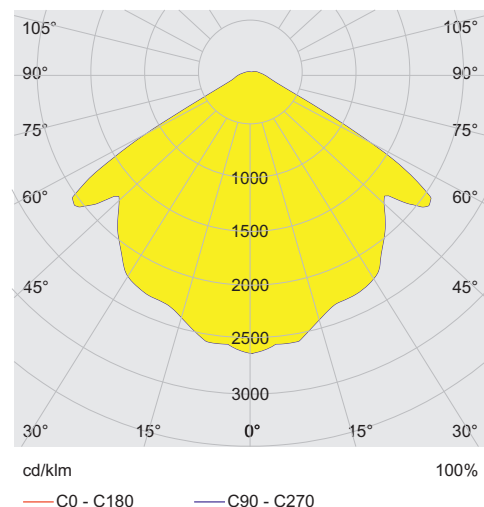

### Lighting Data

Lamp type	LED
Lamp	LED
Light colour	5700 K – cool white
Light distribution	Wide beam
Luminaire efficacy	105 lm/W
Luminous flux	7093 lm
Colour rendering	≥ 80
Colour temperature	5700 K

### Light Distribution Curves

Dimensional Drawings (All Dimensions in mm [inches]) – Subject to Alterations