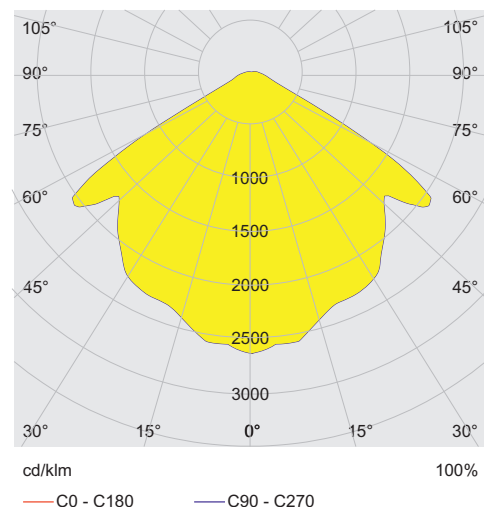

6057/2118-201-4310-121-200 Art. No. 288959

Light Distribution Curves

Light Distribution Curve 6057

Dimensional Drawings (All Dimensions in mm [inches]) – Subject to Alterations

Accessories

Mounting bracket

		Art. No.
	Horiz. Pipe mtg. brk. Ø50mm 6057 spare	289889
	Horiz. Pipe mtg. brk. Ø60mm 6057 spare	290041
	Verti. Pipe mtg. brk. Ø50mm 6057 spare	289890
	Verti. Pipe mtg. brk. Ø60mm 6057 spare	290042
	Wall/ceiling mtg.brk. 6057 spare 1.4301	288823

Ring bolt

		Art. No.
	Ring bolt M8x9 similar DIN 580 C15	115896

We reserve the right to make alterations to the technical data, dimensions, weights, designs and products available without notice. The illustrations cannot be considered binding.