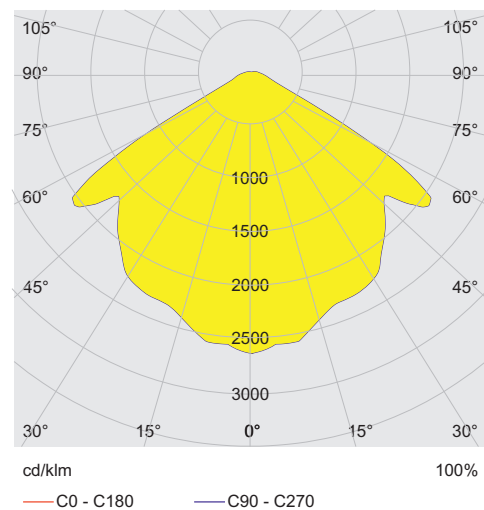

6057/2116-101-4330-121-200 Art. No. 288958

Lighting Data

| | |
|--------------------|----------|
| Luminaire efficacy | 109 lm/W |
| Luminous flux | 6759 lm |
| Colour rendering | ≥ 80 |
| Colour temperature | 5700 K |

6057/2116-101-4330-121-200 Art. No. 288958

Light Distribution Curves

Light Distribution Curve 6057

Dimensional Drawings (All Dimensions in mm [inches]) – Subject to Alterations

Accessories

Mounting bracket