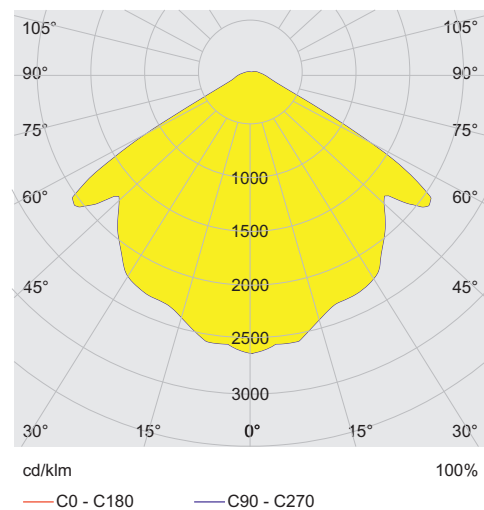

6057/2212-201-6510-121-200 Art. No. 288971

Light Distribution Curves

Light Distribution Curve 6057

Dimensional Drawings (All Dimensions in mm [inches]) – Subject to Alterations

Accessories

Mounting bracket

		Art. No.
	Horiz. Pipe mtg. brk. Ø50mm 6057 spare	289889
	Horiz. Pipe mtg. brk. Ø60mm 6057 spare	290041
	Verti. Pipe mtg. brk. Ø50mm 6057 spare	289890
	Verti. Pipe mtg. brk. Ø60mm 6057 spare	290042
	Wall/ceiling mtg.brk. 6057 spare 1.4301	288823

Ring bolt

		Art. No.
	Ring bolt M8x9 similar DIN 580 C15	115896

We reserve the right to make alterations to the technical data, dimensions, weights, designs and products available without notice. The illustrations cannot be considered binding.