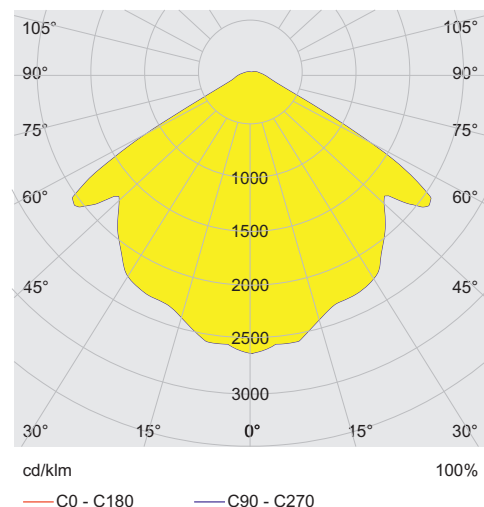

#### Lighting Data

Number of lamps	1
Lamp wattage	80 W
Lamp type	LED
Lamp	LED
Light colour	5700 K – cool white
Light distribution	Wide beam

6057/2118-201-4330-121-200 Art. No. 288960

**Lighting Data**

Luminaire efficacy	105 lm/W
Luminous flux	8101 lm
Colour rendering	≥ 80
Colour temperature	5700 K

**Ambient Conditions**

Ambient temperature °C	-20 °C ... +50 °C
Storage temperature °C	-20 °C ... +60 °C

**Mechanical Data**

Version	Pendant light fitting
Degree of protection (IP)	IP66 / IP67
Enclosure material	Aluminium, Powder-coated
Enclosure color	Light grey (RAL 7035)
Sealing material	Silicone
Silicone-free content	Contains silicone
Protective glass material 2	Borosilicate glass
Max. solid connection terminals	4 mm <sup>2</sup>
Max. finely stranded connection terminals	4 mm <sup>2</sup>
Type of connection cable	Finely stranded Finely stranded with clip Solid
Size	2
Width	184 mm
Height	344 mm
Length	234 mm
Impact strength (IEC 62262)	IK10
Fastening	without mounting accessories
Reflector	Yes
Weight	5.2 kg
Weight	11.46 lb
Disconnection of the luminaire	No

### Light Distribution Curves

Dimensional Drawings (All Dimensions in mm [inches]) – Subject to Alterations