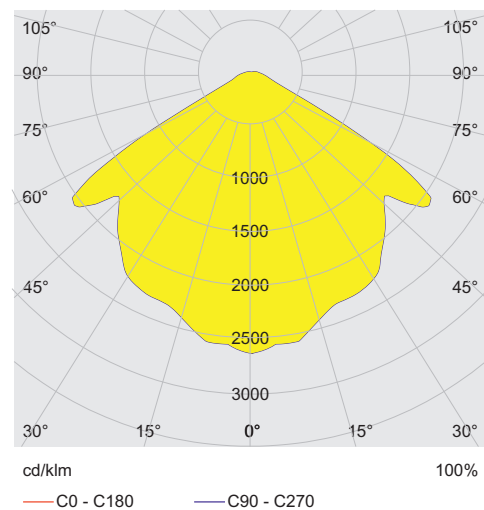

#### Lighting Data

Number of lamps	1
Lamp wattage	80 W

6057/2218-201-6510-121-200 Art. No. 288977

**Lighting Data**

Lamp type	LED
Lamp	LED
Light colour	5700 K – cool white
Light distribution	Wide beam
Luminaire efficacy	105 lm/W
Luminous flux	8101 lm
Colour rendering	≥ 80
Colour temperature	5700 K

**Ambient Conditions**

Ambient temperature °C	-20 °C ... +50 °C
Storage temperature °C	-20 °C ... +70 °C

**Mechanical Data**

Version	Pendant light fitting
Degree of protection (IP)	IP66 / IP67
Enclosure material	Aluminium, Powder-coated
Enclosure color	Light grey (RAL 7035)
Sealing material	Silicone
Silicone-free content	Contains silicone
Protective glass material 2	Borosilicate glass
Max. solid connection terminals	6 mm <sup>2</sup>
Max. finely stranded connection terminals	6 mm <sup>2</sup>
Type of connection cable	Finely stranded Finely stranded with clip Solid
Size	2
Width	184 mm
Height	344 mm
Length	234 mm
Impact strength (IEC 62262)	IK10
Fastening	without mounting accessories
Reflector	Yes
Weight	5.2 kg
Weight	11.46 lb
Disconnection of the luminaire	No

### Light Distribution Curves

Light Distribution Curve 6057

Dimensional Drawings (All Dimensions in mm [inches]) – Subject to Alterations